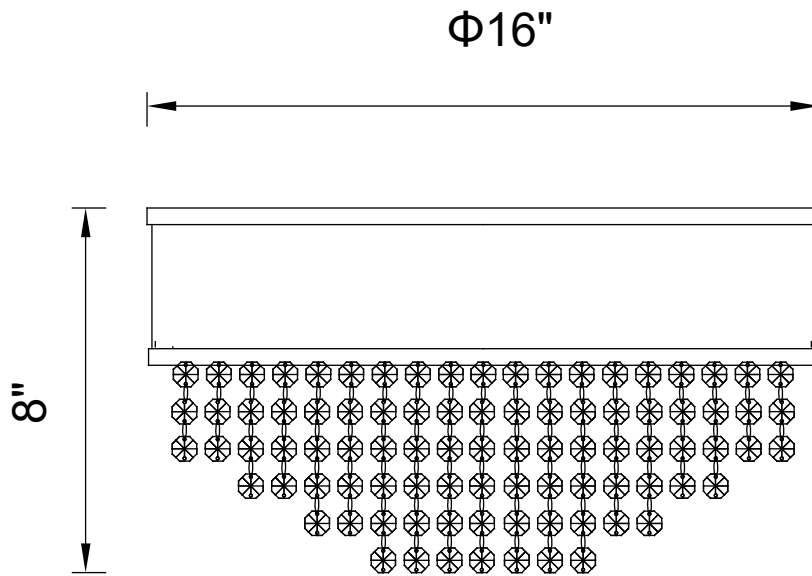

PROJECT: _____

FIXTURE TYPE: _____

LOCATION: _____

CONTACT/PHONE: _____

Item	5687C16-11-101
Collection	MEDINA
Finish	Black
Glass	-----
Crystal	Clear+Amber Alternating
Input	120V AC,60HZ,AC

Shade	-----
Length/Dia.	16"
Width/Ext.	-----
Height	8"
Maximum	8"
Lumens	-----

Light Source	G9
Bulb Info.	7x40W
Included	-----
Dimmable	Yes
Color	-----
Weight	