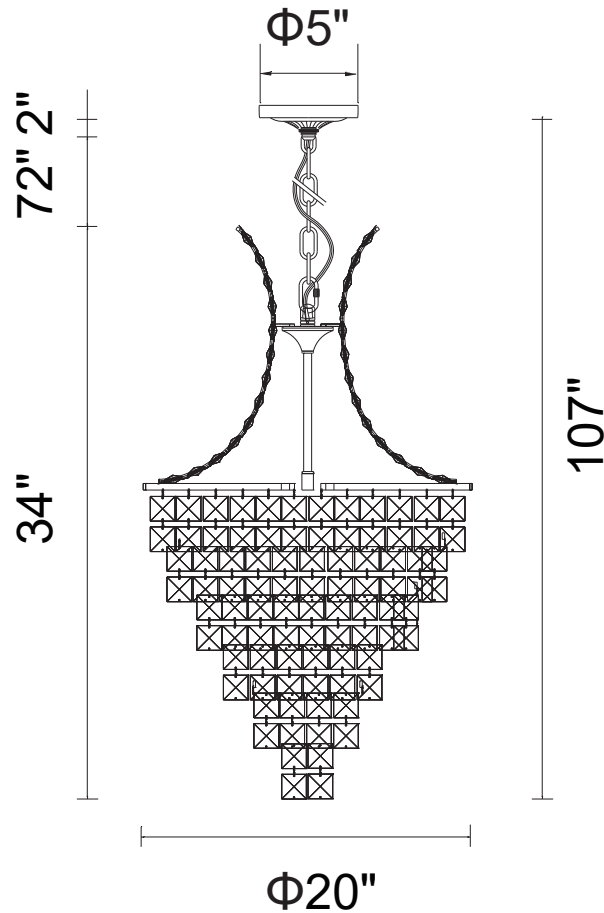

PROJECT: _____

FIXTURE TYPE: _____

LOCATION: _____

CONTACT/PHONE: _____

Item	5685P20C
Collection	CHIQUE
Finish	Chrome
Glass	-----
Crystal	Clear
Input	120V AC,60HZ,AC

Shade	-----
Length/Dia.	20"
Width/Ext.	-----
Height	34"
Maximum	107"
Lumens	-----

Light Source	E12
Bulb Info.	12x60W
Included	-----
Dimmable	Yes
Color	-----
Weight	