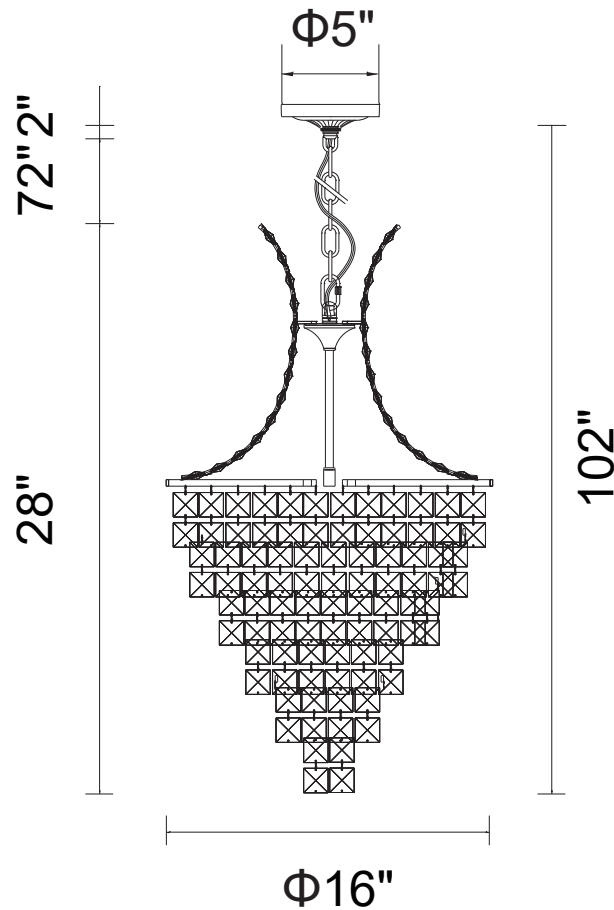

PROJECT: _____

FIXTURE TYPE: _____

LOCATION: _____

CONTACT/PHONE: _____

Item	5685P16C
Collection	CHIQUE
Finish	Chrome
Glass	-----
Crystal	Clear
Input	120V AC,60HZ,AC

Shade	-----
Length/Dia.	16"
Width/Ext.	-----
Height	28"
Maximum	102"
Lumens	-----

Light Source	E12
Bulb Info.	9×60W
Included	-----
Dimmable	Yes
Color	-----
Weight	