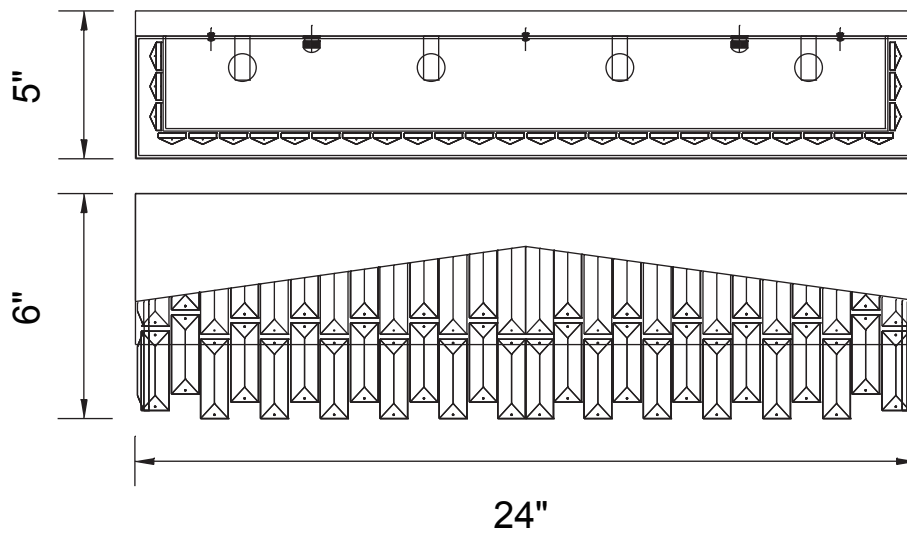

PROJECT: _____
 FIXTURE TYPE: _____
 LOCATION: _____
 CONTACT/PHONE: _____

Item	5674W24C-W
Collection	HAVELY
Finish	Chrome
Glass	-----
Crystal	Clear
Input	120V AC,60HZ,AC

Shade	-----
Length/Dia.	24"
Width/Ext.	5"
Height	6"
Maximum	6"
Lumens	-----

Light Source	G9
Bulb Info.	4x40W
Included	-----
Dimmable	Yes
Color	-----
Weight	