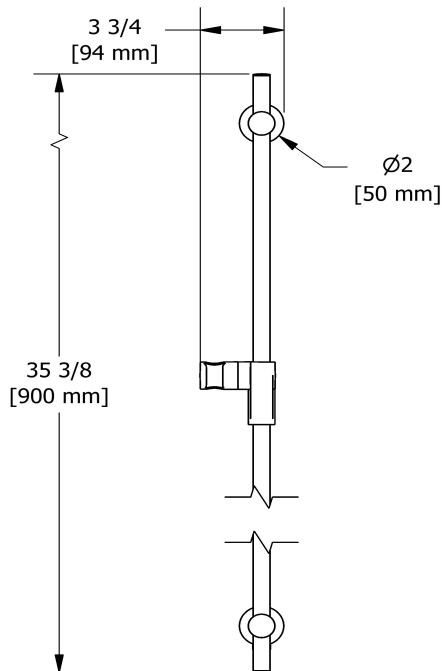

Sizes, models and finishes may differ from those presented.

Warranty

This **Riobel Inc.** product you have purchased carries a Limited Lifetime Warranty on the chrome, PVD finish, blacks and all working parts and is guaranteed from the initial purchase date against all manufacturing defects. All other finishes, including plastic components, are guaranteed for one year. All electric and/or electronic parts are covered by a 5-year limited warranty.

Customer Service

Ontario, West Canada : 888-287-5354 Quebec, Maritimes, United States : 866-473-8442

2020.06.10