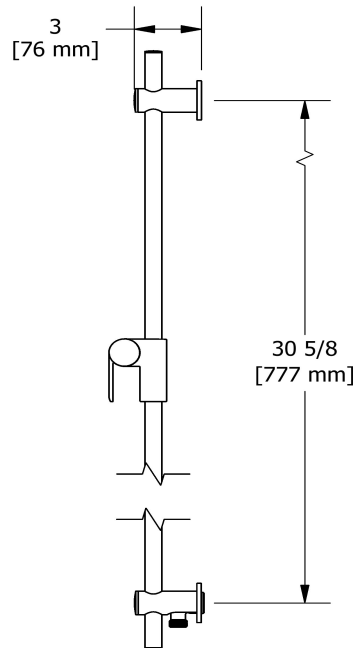

Sizes, models and finishes may differ from those presented.

Warranty

This **Riobel Inc.** product you have purchased carries a Limited Lifetime Warranty on the chrome, PVD finish, blacks and all working parts and is guaranteed from the initial purchase date against all manufacturing defects. All other finishes, including plastic components, are guaranteed for one year. All electric and/or electronic parts are covered by a 5-year limited warranty.

Customer Service

Ontario, West Canada : 888-287-5354 Quebec, Maritimes, United States : 866-473-8442

2020.06.10