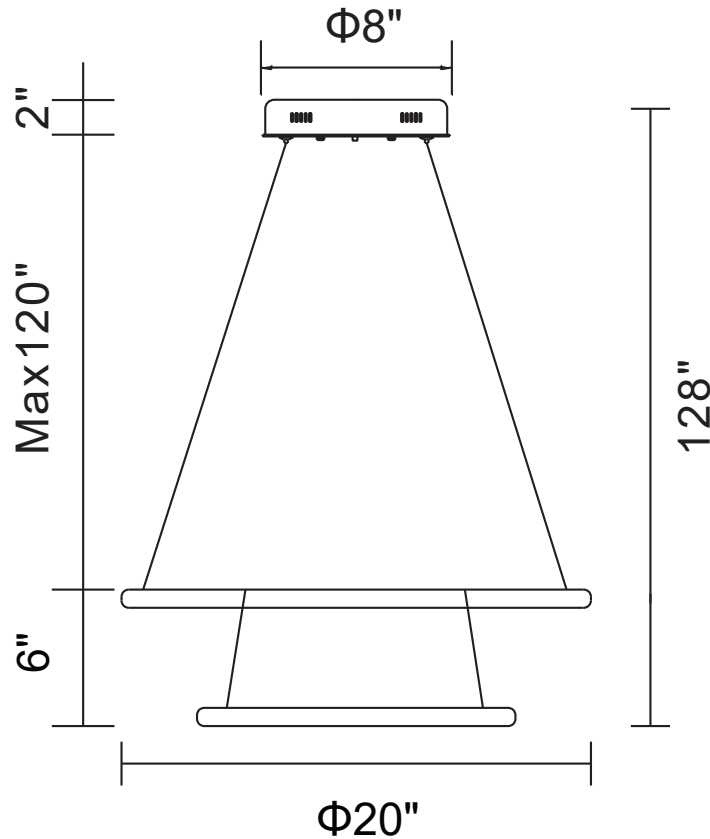

PROJECT: _____

FIXTURE TYPE: _____

LOCATION: _____

CONTACT/PHONE: _____

Item	5665P20-2-103
Collection	ALLOHA
Finish	White
Glass	-----
Crystal	-----
Input	120V AC,60HZ,AC

Shade	-----
Length/Dia.	20"
Width/Ext.	-----
Height	6"
Maximum	128"
Lumens	1872

Light Source	LED
Bulb Info.	36W
Included	-----
Dimmable	Yes
Color	3000K
Weight	