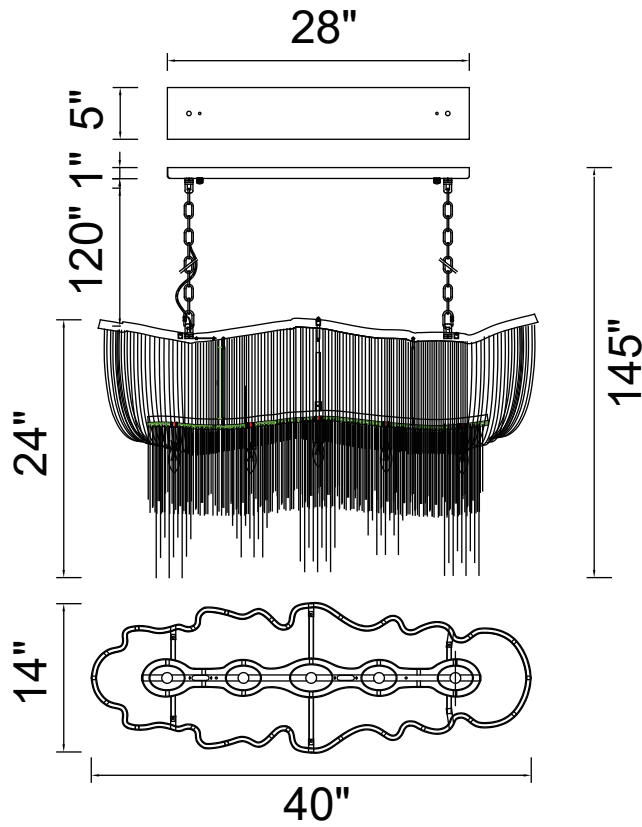

PROJECT: _____
 FIXTURE TYPE: _____
 LOCATION: _____
 CONTACT/PHONE: _____

Item	5654P40C-RC
Collection	SECCA
Finish	Chrome
Glass	-----
Crystal	-----
Input	120V AC,60HZ,AC

Shade	-----
Length/Dia.	40"
Width/Ext.	14"
Height	24"
Maximum	145"
Lumens	-----

Light Source	E12
Bulb Info.	11×60W
Included	-----
Dimmable	Yes
Color	-----
Weight	