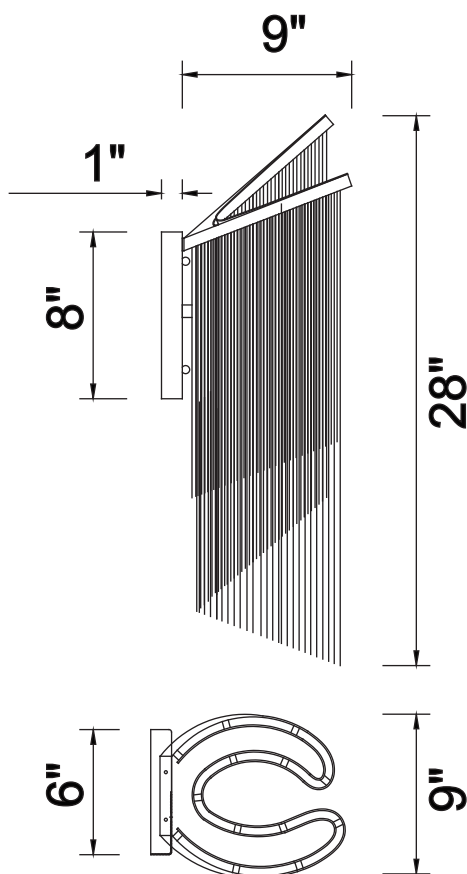

PROJECT: \_\_\_\_\_

FIXTURE TYPE: \_\_\_\_\_

LOCATION: \_\_\_\_\_

CONTACT/PHONE: \_\_\_\_\_

Item	5650W9C-A
Collection	DAISY
Finish	Chrome
Glass	-----
Crystal	-----
Input	120V AC,60HZ,AC

Shade	-----
Length/Dia.	9"
Width/Ext.	9"
Height	28"
Maximum	-----
Lumens	-----

Light Source	G9
Bulb Info.	2x40W
Included	-----
Dimmable	Yes
Color	-----
Weight	