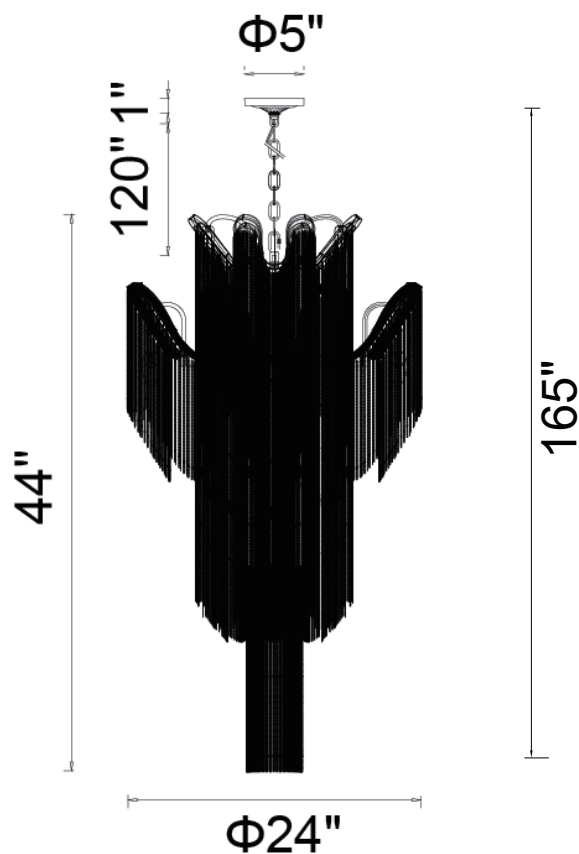

PROJECT: \_\_\_\_\_

FIXTURE TYPE: \_\_\_\_\_

LOCATION: \_\_\_\_\_

CONTACT/PHONE: \_\_\_\_\_

Item	5650P24C-12L
Collection	DAISY
Finish	Chrome
Glass	-----
Crystal	-----
Input	120V AC,60HZ,AC

Shade	-----
Length/Dia.	24"
Width/Ext.	-----
Height	44"
Maximum	165"
Lumens	-----

Light Source	E12
Bulb Info.	16×60W
Included	-----
Dimmable	Yes
Color	-----
Weight	