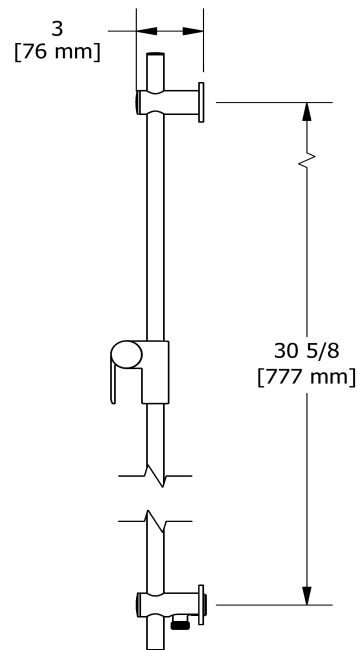

Sizes, models and finishes may differ from those presented.

Warranty

This **Riobel Inc.** product you have purchased carries a Limited Lifetime Warranty on the chrome, PVD finish, blacks and all working parts and is guaranteed from the initial purchase date against all manufacturing defects. All other finishes, including plastic components, are guaranteed for one year. All electric and/or electronic parts are covered by a 5-year limited warranty.

Customer Service

Ontario, West Canada : 888-287-5354 Quebec, Maritimes, United States : 866-473-8442

2020.06.10