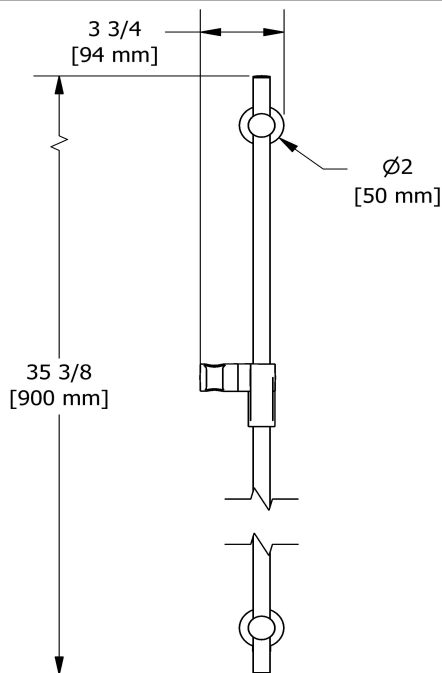

Sizes, models and finishes may differ from those presented.

Warranty

This **Riobel Inc.** product you have purchased carries a Limited Lifetime Warranty on the chrome, PVD finish, blacks and all working parts and is guaranteed from the initial purchase date against all manufacturing defects. All other finishes, including plastic components, are guaranteed for one year. All electric and/or electronic parts are covered by a 5-year limited warranty.

Customer Service

Ontario, West Canada : 888-287-5354 Quebec, Maritimes, United States : 866-473-8442

2020.06.10