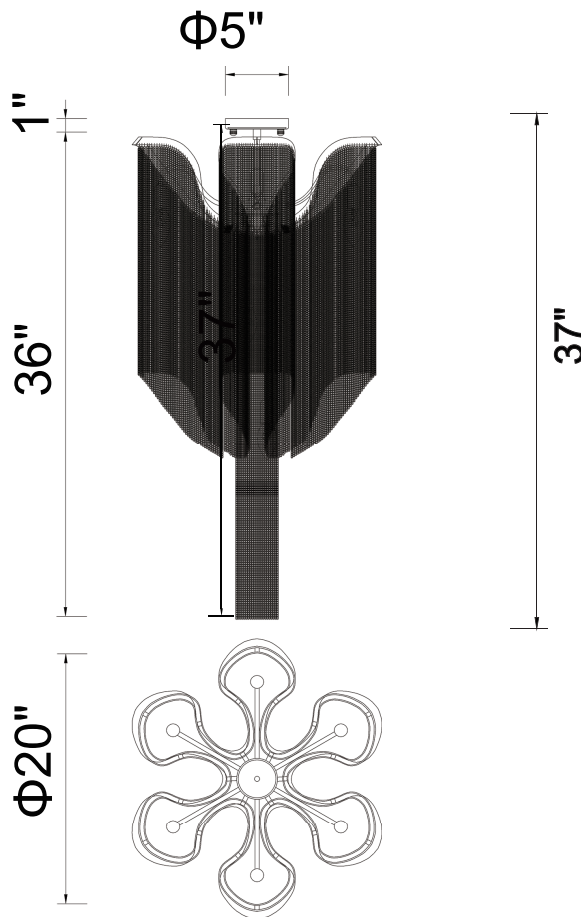

PROJECT: _____

FIXTURE TYPE: _____

LOCATION: _____

CONTACT/PHONE: _____

Item	5650C20C
Collection	DAISY
Finish	Chrome
Glass	-----
Crystal	-----
Input	120V AC,60HZ,AC

Shade	-----
Length/Dia.	20"
Width/Ext.	-----
Height	37"
Maximum	-----
Lumens	-----

Light Source	E12
Bulb Info.	8×60W
Included	-----
Dimmable	Yes
Color	-----
Weight	-----