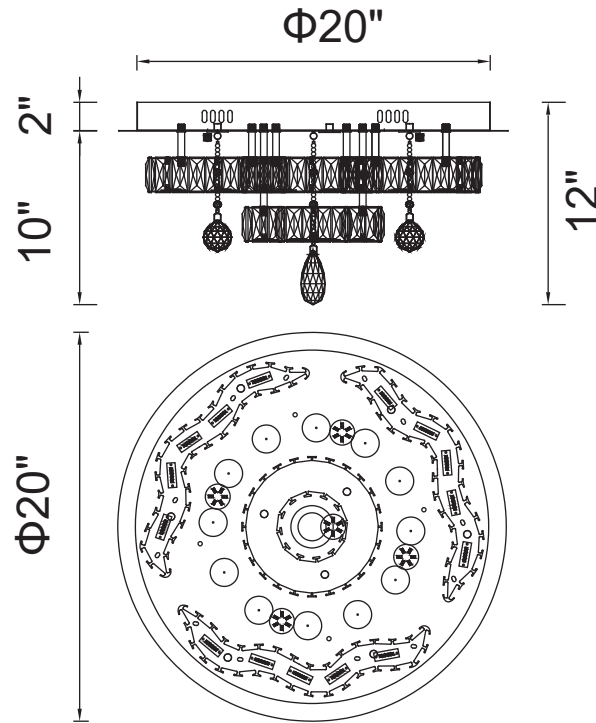

PROJECT: _____

FIXTURE TYPE: _____

LOCATION: _____

CONTACT/PHONE: _____

Item	5643C20ST-R
Collection	COMET
Finish	Stainless Steel
Glass	-----
Crystal	Clear
Input	120V AC,60HZ,AC

Shade	-----
Length/Dia.	20"
Width/Ext.	-----
Height	12"
Maximum	-----
Lumens	2100

Light Source	LED
Bulb Info.	36W
Included	-----
Dimmable	Yes
Color	4000K
Weight	