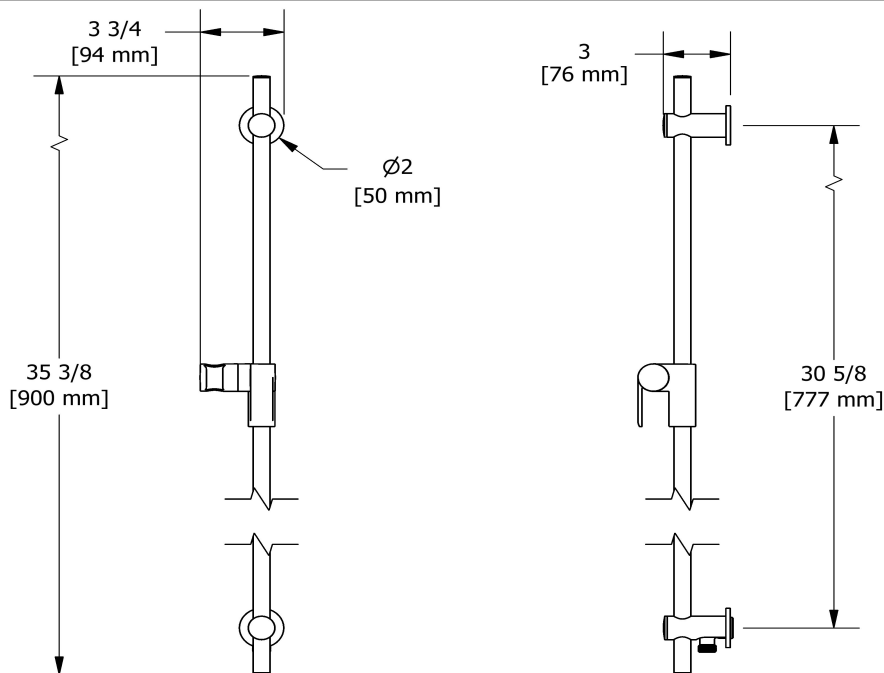

Sizes, models and finishes may differ from those presented.

Warranty

This **Riobel Inc.** product you have purchased carries a Limited Lifetime Warranty on the chrome, PVD finish, blacks and all working parts and is guaranteed from the initial purchase date against all manufacturing defects. All other finishes, including plastic components, are guaranteed for one year. All electric and/or electronic parts are covered by a 5-year limited warranty.

Customer Service

Ontario, West Canada : 888-287-5354 Quebec, Maritimes, United States : 866-473-8442

2020.06.10