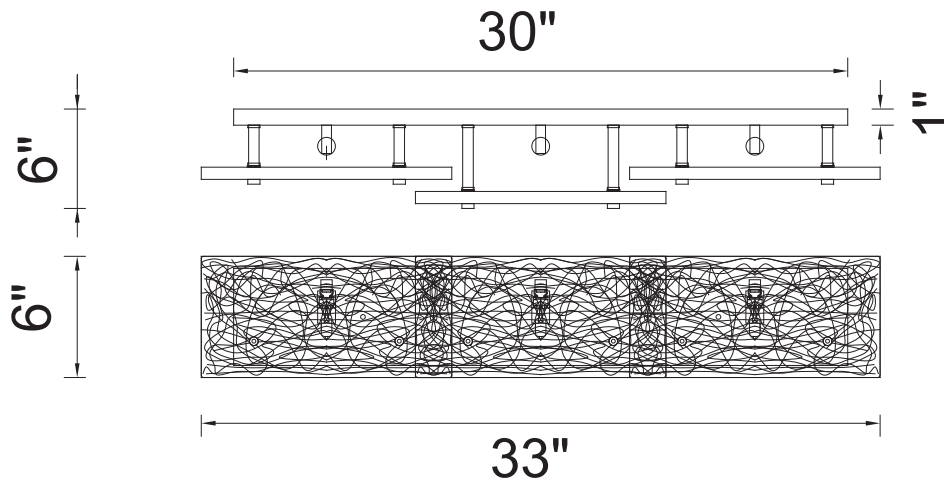

PROJECT: _____
 FIXTURE TYPE: _____
 LOCATION: _____
 CONTACT/PHONE: _____

Item	5640W33C
Collection	WILMA
Finish	Chrome
Glass	Clear+Smoke
Crystal	-----
Input	120V AC,60HZ,AC

Shade	-----
Length/Dia.	33"
Width/Ext.	6"
Height	6"
Maximum	-----
Lumens	-----

Light Source	G9
Bulb Info.	3×40W
Included	-----
Dimmable	Yes
Color	-----
Weight	