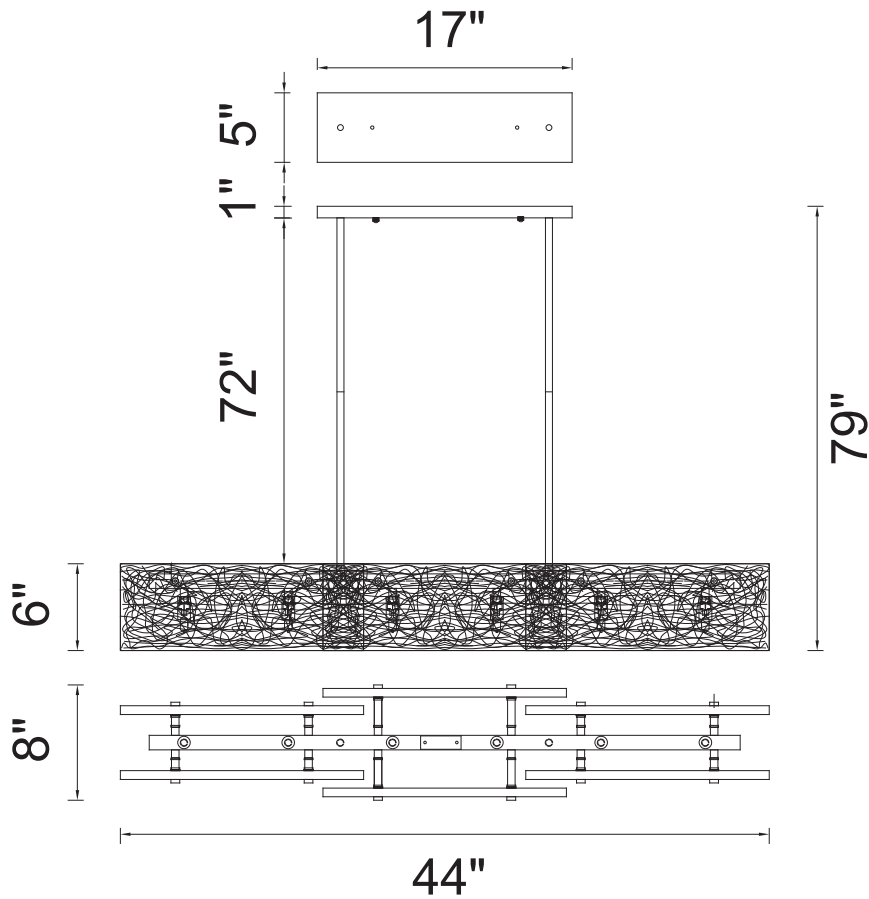

PROJECT: _____
 FIXTURE TYPE: _____
 LOCATION: _____
 CONTACT/PHONE: _____

Item	5640P44C-RC
Collection	WILMA
Finish	Chrome
Glass	Clear+Smoke
Crystal	-----
Input	120V AC,60HZ,AC

Shade	-----
Length/Dia.	44"
Width/Ext.	8"
Height	6"
Maximum	79"
Lumens	-----

Light Source	G9
Bulb Info.	6x40W
Included	-----
Dimmable	Yes
Color	-----
Weight	