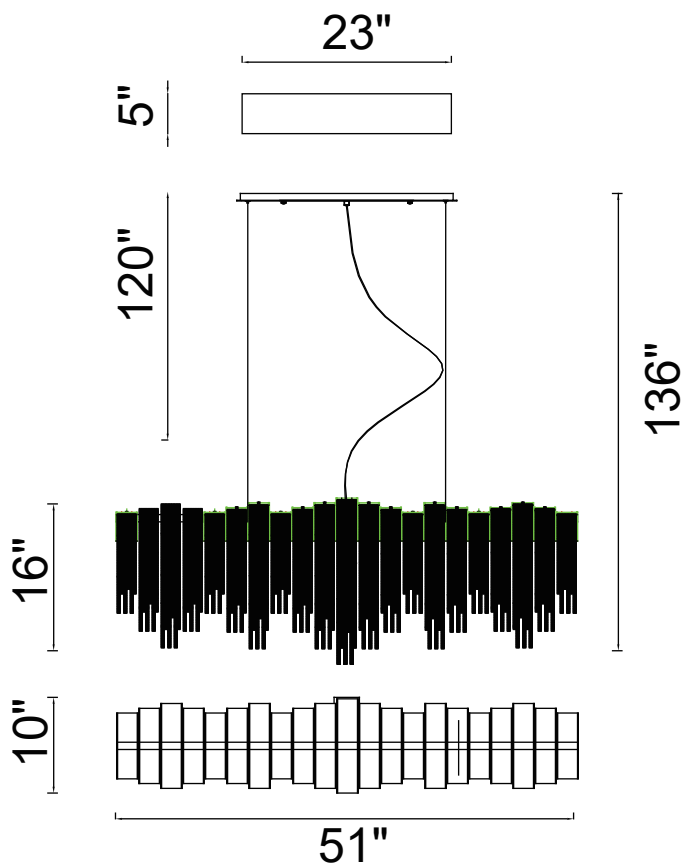

PROJECT: _____
 FIXTURE TYPE: _____
 LOCATION: _____
 CONTACT/PHONE: _____

Item	5637P45C
Collection	SHIRLEY
Finish	Chrome
Glass	-----
Crystal	-----
Input	120V AC,60HZ,AC

Shade	-----
Length/Dia.	51"
Width/Ext.	10"
Height	16"
Maximum	136"
Lumens	-----

Light Source	G9
Bulb Info.	10x40W
Included	-----
Dimmable	Yes
Color	-----
Weight	