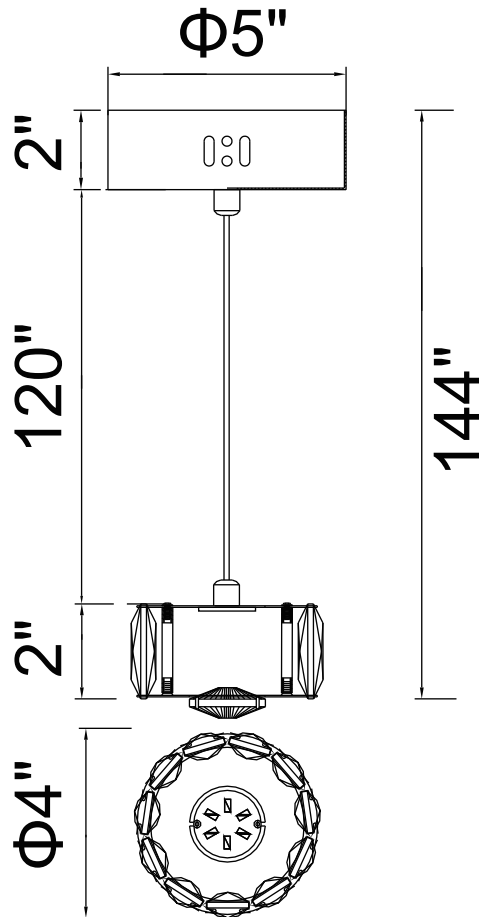

PROJECT: _____
 FIXTURE TYPE: _____
 LOCATION: _____
 CONTACT/PHONE: _____

Item	5636P4-1-601
Collection	MILAN
Finish	Chrome
Glass	-----
Crystal	Clear
Input	120V AC,60HZ,AC

Shade	-----
Length/Dia.	4"
Width/Ext.	4"
Height	2"
Maximum	124"
Lumens	156

Light Source	LED
Bulb Info.	3W
Included	-----
Dimmable	Yes
Color	4000K
Weight	