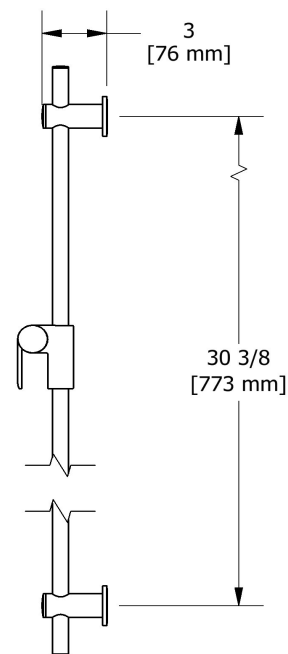

Shower rail without hand shower

4862

## Specifications

### Descriptions

- Easy-Glide left cursor
- Ø19 mm (¾") slide bar

### Available colors

- C : Chrome
- BN : Brushed Nickel (PVD)
- PN : Polished Nickel (PVD)

Sizes, models and finishes may differ from those presented.