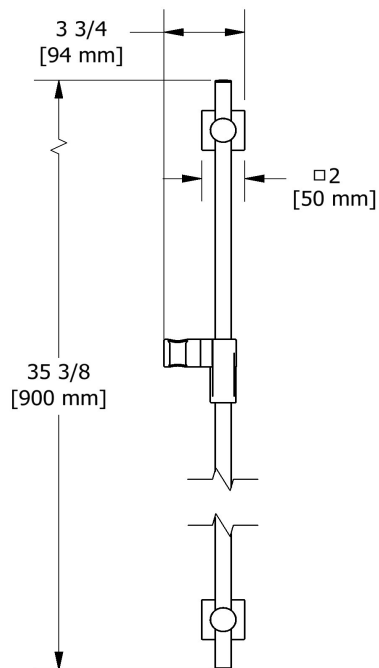

Shower rail without hand shower

4862

## Specifications

### Descriptions

- Easy-Glide left cursor
- Ø19 mm (¾") slide bar

### Available colors

- C : Chrome
- BN : Brushed Nickel (PVD)
- PN : Polished Nickel (PVD)

Sizes, models and finishes may differ from those presented.