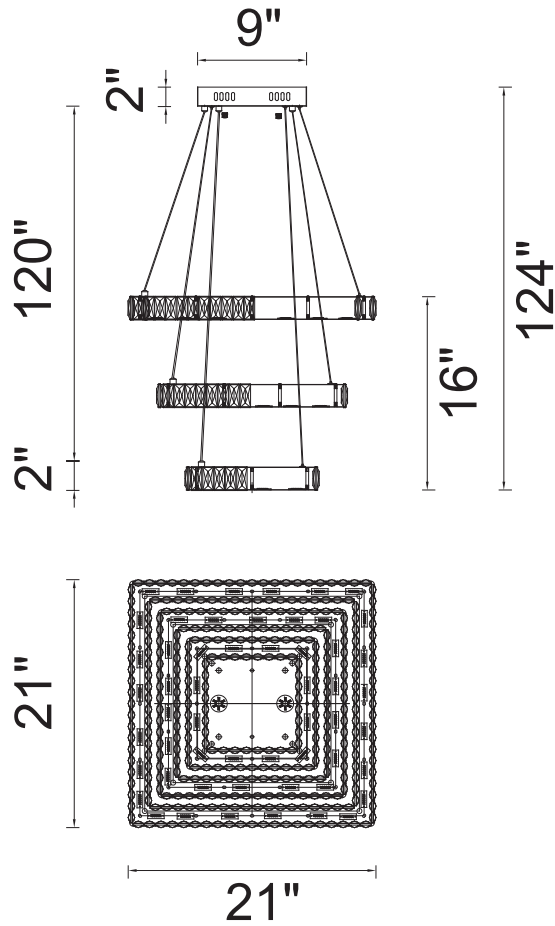

PROJECT: \_\_\_\_\_  
 FIXTURE TYPE: \_\_\_\_\_  
 LOCATION: \_\_\_\_\_  
 CONTACT/PHONE: \_\_\_\_\_

Item	5635P21ST-3S
Collection	FLORENCE
Finish	Stainless Steel
Glass	-----
Crystal	Clear
Input	120V AC,60HZ,AC

Shade	-----
Length/Dia.	21"
Width/Ext.	21"
Height	16"
Maximum	124"
Lumens	3400

Light Source	LED
Bulb Info.	35W
Included	-----
Dimmable	Yes
Color	4000K
Weight	