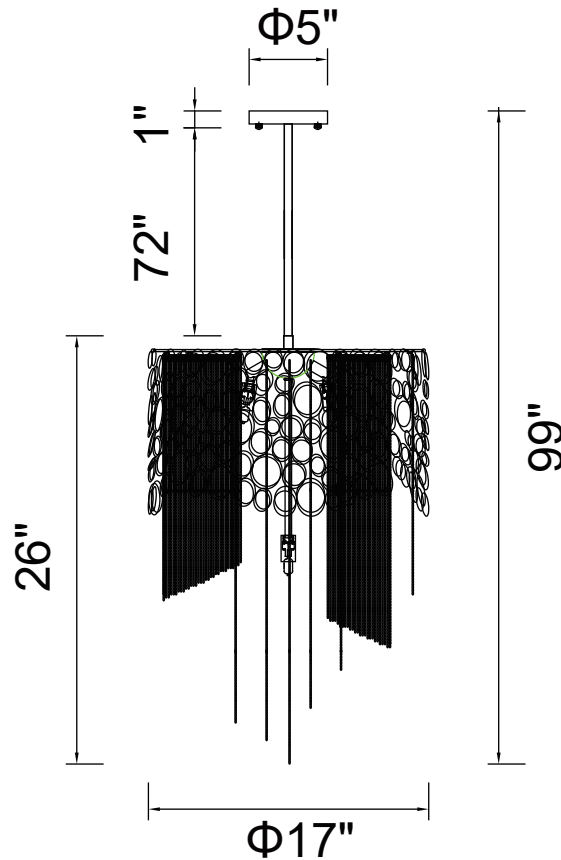

PROJECT: _____
 FIXTURE TYPE: _____
 LOCATION: _____
 CONTACT/PHONE: _____

Item	5631P17C-R
Collection	VICTORIA
Finish	Chrome
Glass	-----
Crystal	-----
Input	120V AC,60HZ,AC

Shade	-----
Length/Dia.	17"
Width/Ext.	-----
Height	26"
Maximum	99"
Lumens	-----

Light Source	G9
Bulb Info.	4x40W
Included	-----
Dimmable	Yes
Color	-----
Weight	