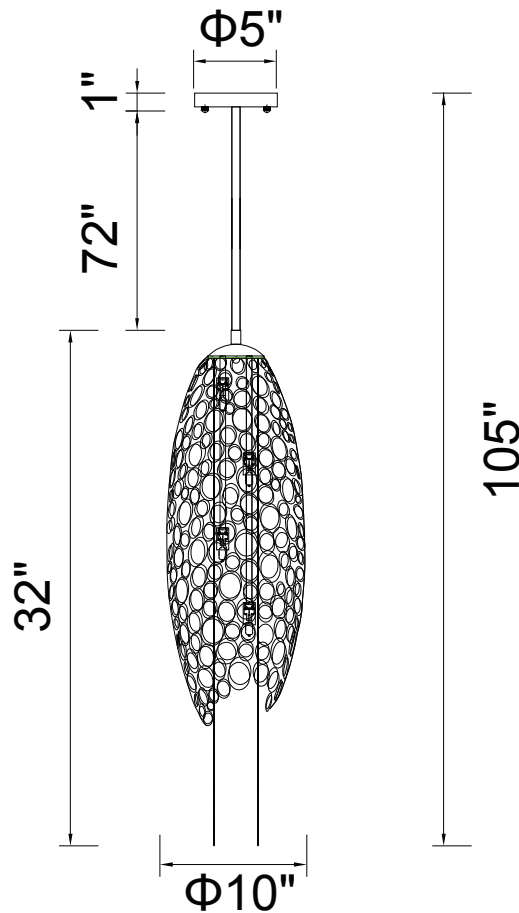

PROJECT: _____

FIXTURE TYPE: _____

LOCATION: _____

CONTACT/PHONE: _____

Item	5631P10C-O
Collection	VICTORIA
Finish	Chrome
Glass	-----
Crystal	-----
Input	120V AC,60HZ,AC

Shade	-----
Length/Dia.	10"
Width/Ext.	-----
Height	32"
Maximum	105"
Lumens	-----

Light Source	G9
Bulb Info.	4x40W
Included	-----
Dimmable	No
Color	-----
Weight	-----