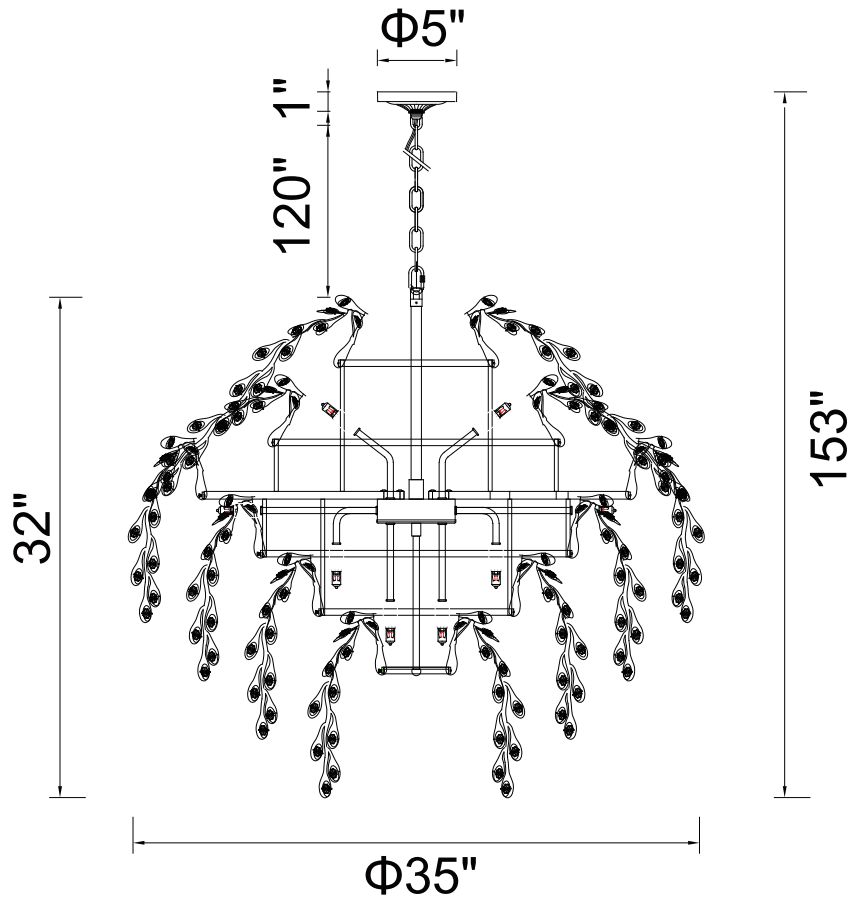

PROJECT: _____

FIXTURE TYPE: _____

LOCATION: _____

CONTACT/PHONE: _____

Item	5630P35C
Collection	FLURRY
Finish	Chrome
Glass	-----
Crystal	Clear
Input	120V AC,60HZ,AC

Shade	-----
Length/Dia.	35"
Width/Ext.	-----
Height	32"
Maximum	153"
Lumens	-----

Light Source	G9
Bulb Info.	17×40W
Included	-----
Dimmable	No
Color	-----
Weight	