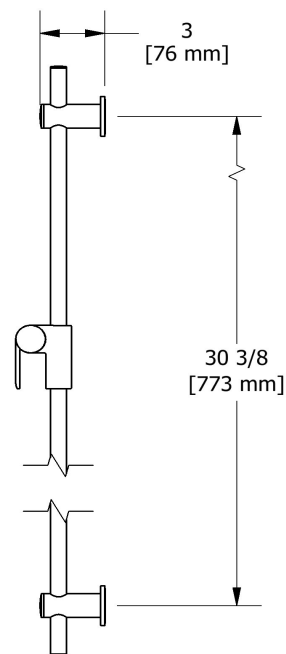

Shower rail without hand shower

4862

## Specifications

### Descriptions

- Easy-Glide left cursor
- Ø19 mm (¾") slide bar

### Available colors

- C : Chrome
- BN : Brushed Nickel (PVD)
- PN : Polished Nickel (PVD)

Sizes, models and finishes may differ from those presented.