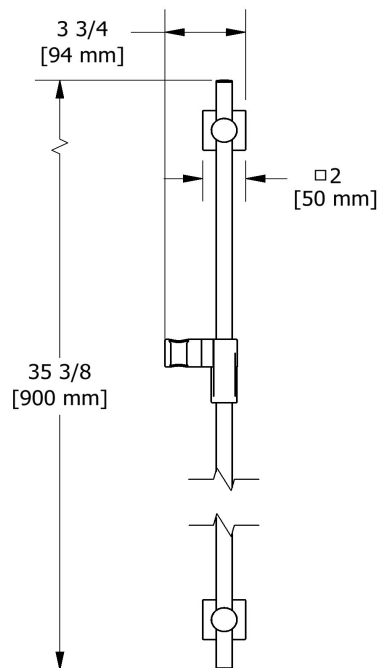

Shower rail without hand shower

4862

## Specifications

### Descriptions

- Easy-Glide left cursor
- Ø19 mm (¾") slide bar

### Available colors

- C : Chrome
- BN : Brushed Nickel (PVD)
- PN : Polished Nickel (PVD)

Sizes, models and finishes may differ from those presented.