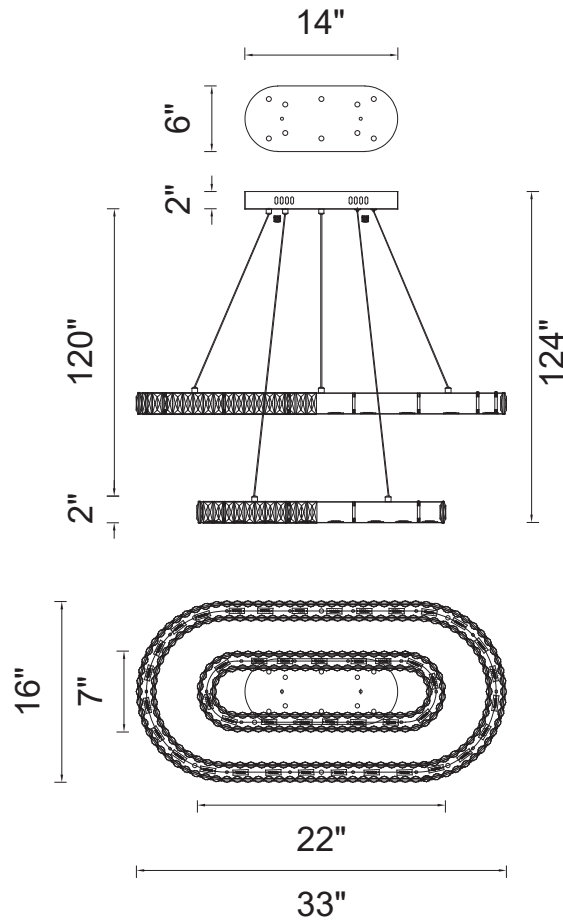

PROJECT: _____
 FIXTURE TYPE: _____
 LOCATION: _____
 CONTACT/PHONE: _____

Item	5628P34ST-20
Collection	MILAN
Finish	Stainless Steel
Glass	-----
Crystal	Clear
Input	120V AC,60HZ,AC

Shade	-----
Length/Dia.	33"
Width/Ext.	16"
Height	-----
Maximum	124"
Lumens	2000

Light Source	LED
Bulb Info.	44W
Included	-----
Dimmable	Yes
Color	4000K
Weight	