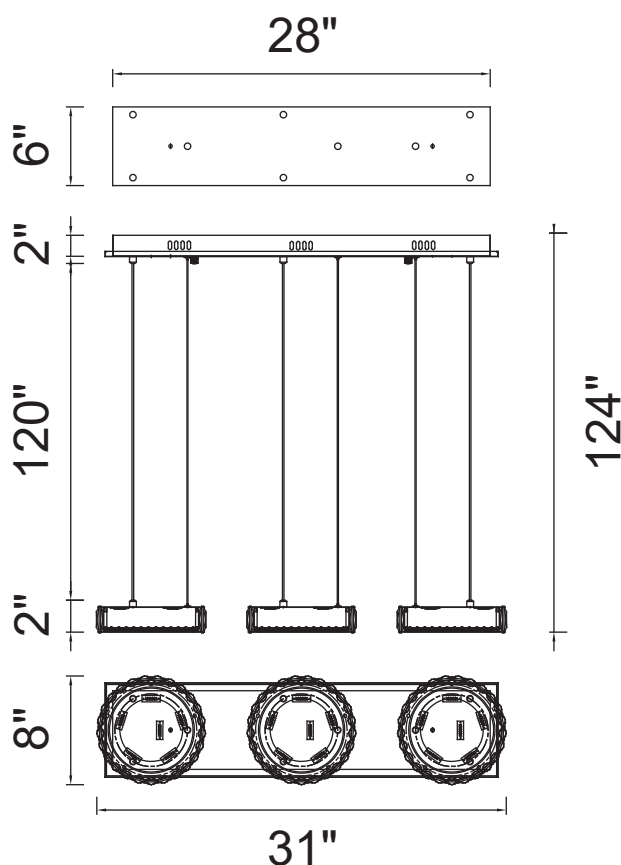

PROJECT: \_\_\_\_\_  
 FIXTURE TYPE: \_\_\_\_\_  
 LOCATION: \_\_\_\_\_  
 CONTACT/PHONE: \_\_\_\_\_

Item	5626P31ST-RC
Collection	MILAN
Finish	Stainless Steel
Glass	-----
Crystal	Clear
Input	120V AC,60HZ,AC

Shade	-----
Length/Dia.	31"
Width/Ext.	8"
Height	2"
Maximum	124"
Lumens	700

Light Source	LED
Bulb Info.	18W
Included	-----
Dimmable	Yes
Color	4000K
Weight	