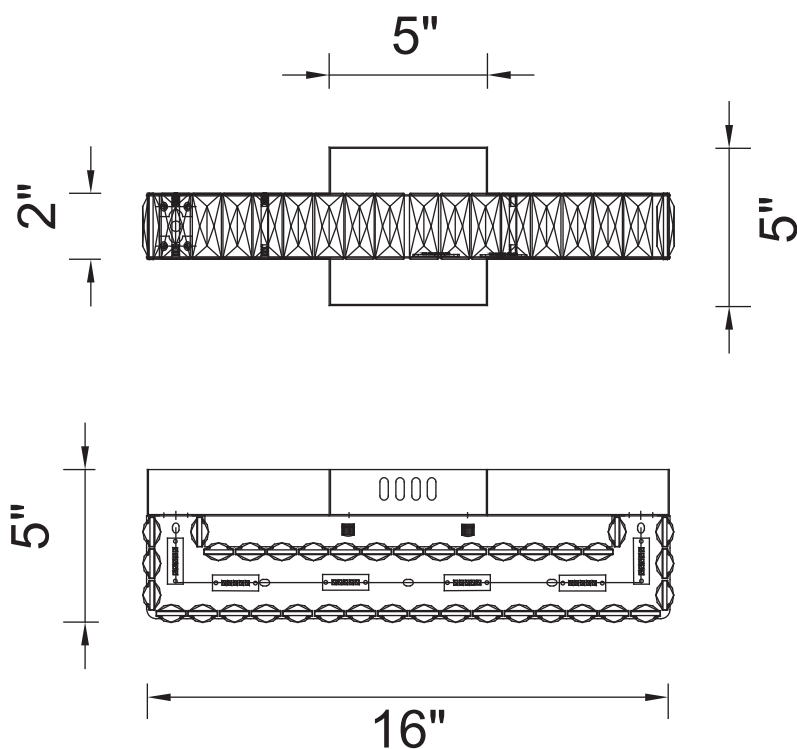

PROJECT: _____
 FIXTURE TYPE: _____
 LOCATION: _____
 CONTACT/PHONE: _____

Item	5624W16ST
Collection	MILAN
Finish	Stainless Steel
Glass	-----
Crystal	Clear
Input	120V AC,60HZ,AC

Shade	-----
Length/Dia.	16"
Width/Ext.	5"
Height	5"
Maximum	-----
Lumens	600

Light Source	LED
Bulb Info.	6W
Included	-----
Dimmable	Yes
Color	4000K
Weight	