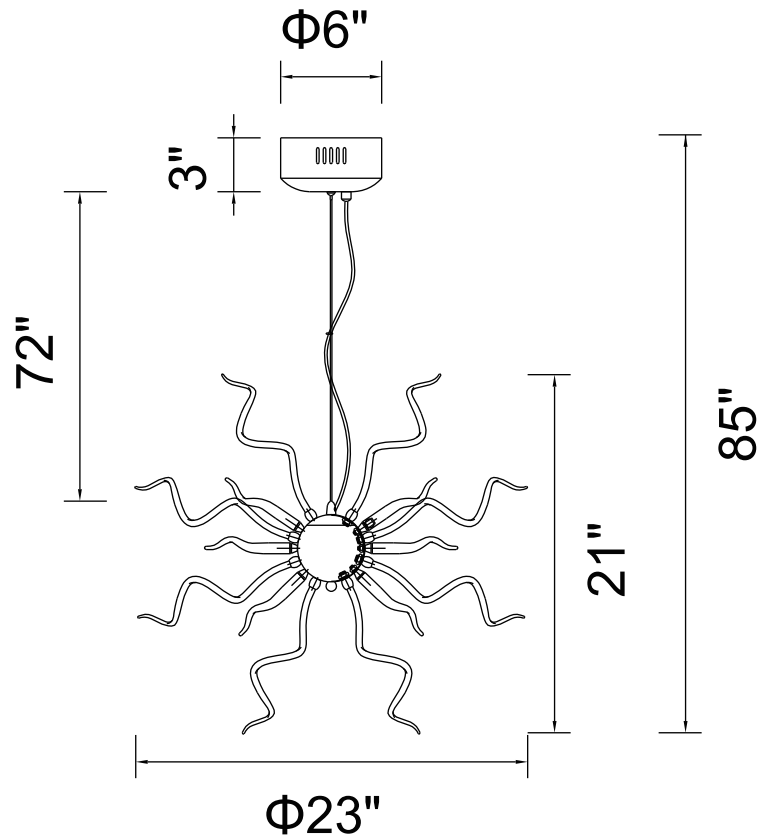

PROJECT: _____
 FIXTURE TYPE: _____
 LOCATION: _____
 CONTACT/PHONE: _____

Item	5573P23C-R
Collection	TWIST
Finish	Chrome
Glass	Clear
Crystal	-----
Input	120V AC,60HZ,AC

Shade	-----
Length/Dia.	23"
Width/Ext.	-----
Height	21"
Maximum	85"
Lumens	-----

Light Source	G4
Bulb Info.	15x2W
Included	-----
Dimmable	Yes
Color	-----
Weight	