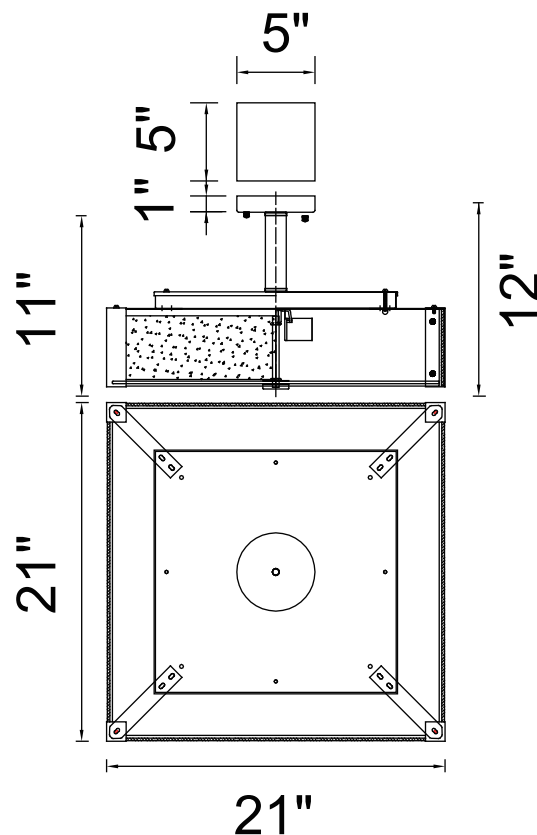

PROJECT: _____
 FIXTURE TYPE: _____
 LOCATION: _____
 CONTACT/PHONE: _____

Item	5571P21C-S
Collection	LUCIE
Finish	Chrome
Glass	Frosted
Crystal	-----
Input	120V AC,60HZ,AC

Shade	-----
Length/Dia.	21"
Width/Ext.	21"
Height	-----
Maximum	12"
Lumens	-----

Light Source	E26
Bulb Info.	5×60W
Included	-----
Dimmable	Yes
Color	-----
Weight	