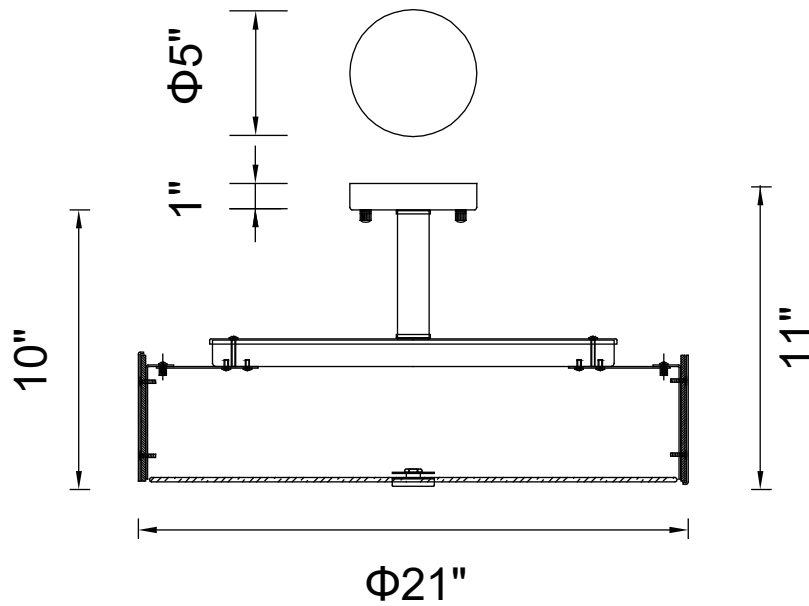

PROJECT: _____
 FIXTURE TYPE: _____
 LOCATION: _____
 CONTACT/PHONE: _____

Item	5571P21C-R
Collection	LUCIE
Finish	Chrome
Glass	Frosted
Crystal	-----
Input	120V AC,60HZ,AC

Shade	-----
Length/Dia.	21"
Width/Ext.	-----
Height	11"
Maximum	-----
Lumens	-----

Light Source	E26
Bulb Info.	5×60W
Included	-----
Dimmable	Yes
Color	-----
Weight	