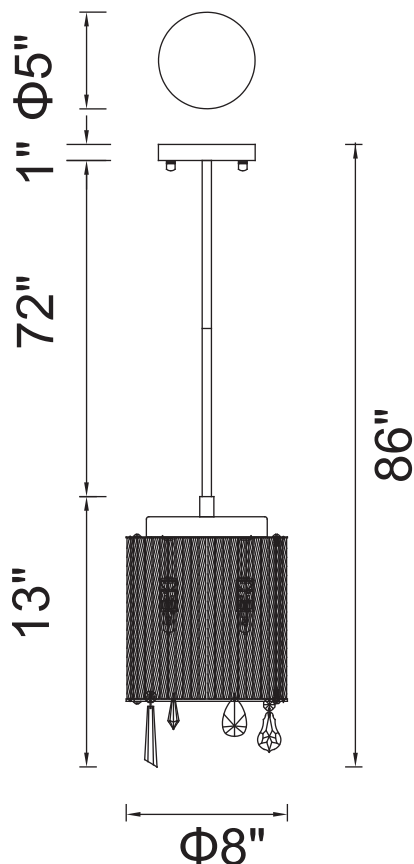

PROJECT: _____

FIXTURE TYPE: _____

LOCATION: _____

CONTACT/PHONE: _____

Item	5562P8C
Collection	BENSON
Finish	Chrome
Glass	Clear
Crystal	Clear
Input	120V AC,60HZ,AC

Shade	-----
Length/Dia.	8"
Width/Ext.	-----
Height	13"
Maximum	86"
Lumens	-----

Light Source	G9
Bulb Info.	2×40W
Included	-----
Dimmable	Yes
Color	-----
Weight	