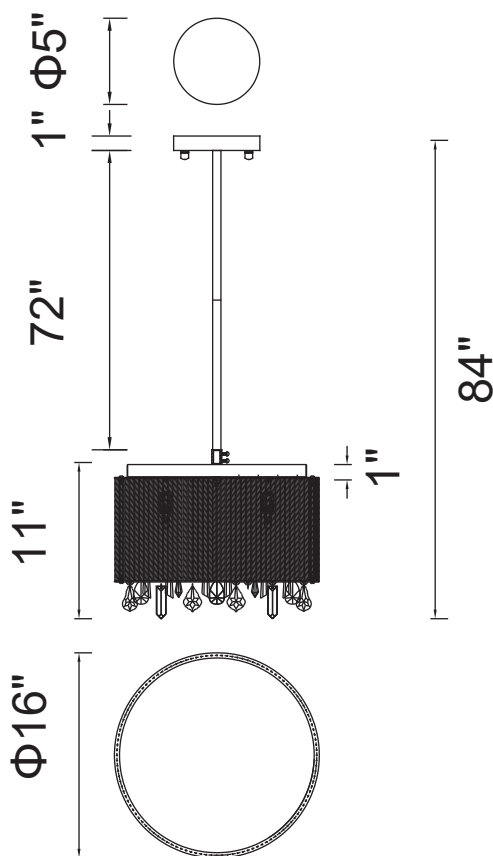

PROJECT: _____
 FIXTURE TYPE: _____
 LOCATION: _____
 CONTACT/PHONE: _____

Item	5562C16C
Collection	BENSON
Finish	Chrome
Glass	-----
Crystal	Clear
Input	120V AC,60HZ,AC

Shade	-----
Length/Dia.	16"
Width/Ext.	-----
Height	11"
Maximum	84"
Lumens	-----

Light Source	G9
Bulb Info.	6×40W
Included	-----
Dimmable	Yes
Color	-----
Weight	