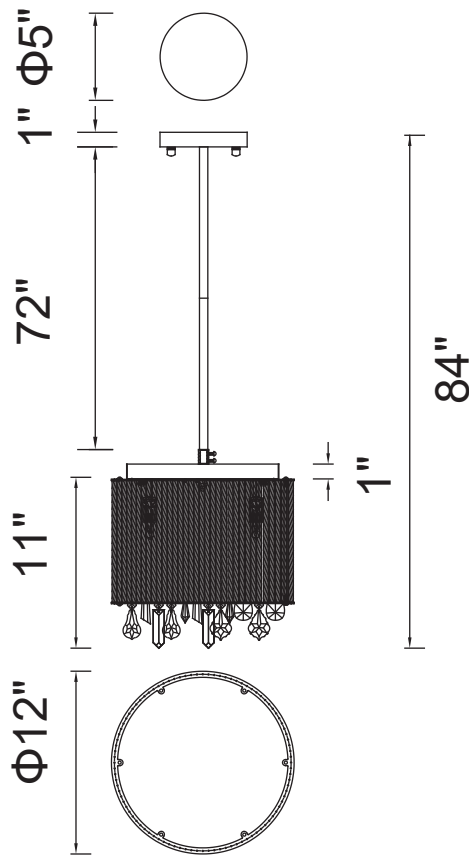

PROJECT: _____
 FIXTURE TYPE: _____
 LOCATION: _____
 CONTACT/PHONE: _____

Item	5562C12C
Collection	BENSON
Finish	Chrome
Glass	-----
Crystal	Clear
Input	120V AC,60HZ,AC

Shade	-----
Length/Dia.	12"
Width/Ext.	-----
Height	11"
Maximum	84"
Lumens	-----

Light Source	G9
Bulb Info.	4×40W
Included	-----
Dimmable	Yes
Color	-----
Weight	