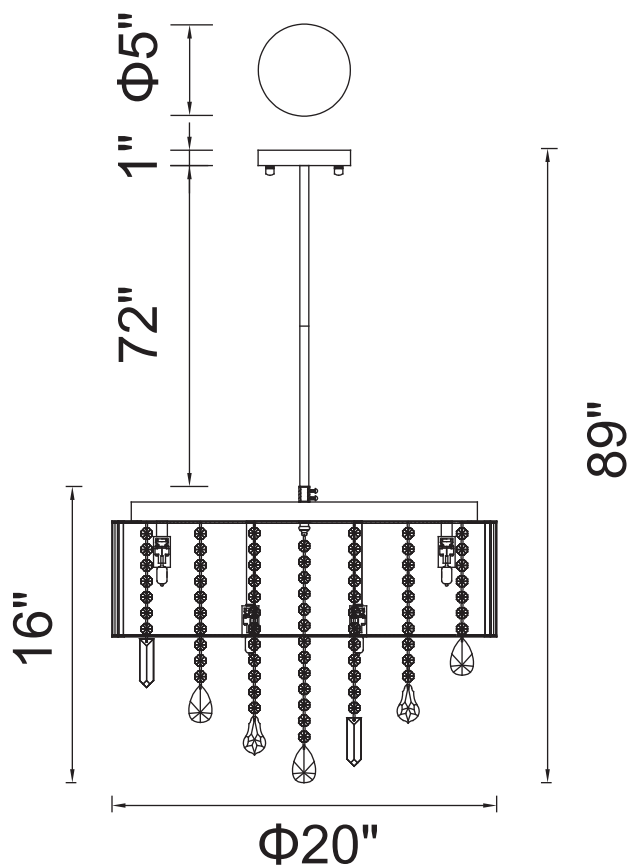

PROJECT: _____

FIXTURE TYPE: _____

LOCATION: _____

CONTACT/PHONE: _____

Item	5558C20C
Collection	JACQUIMO
Finish	Chrome
Glass	-----
Crystal	Clear
Input	120V AC,60HZ,AC

Shade	-----
Length/Dia.	20"
Width/Ext.	-----
Height	16"
Maximum	89"
Lumens	-----

Light Source	G9
Bulb Info.	9x40W
Included	-----
Dimmable	Yes
Color	-----
Weight	