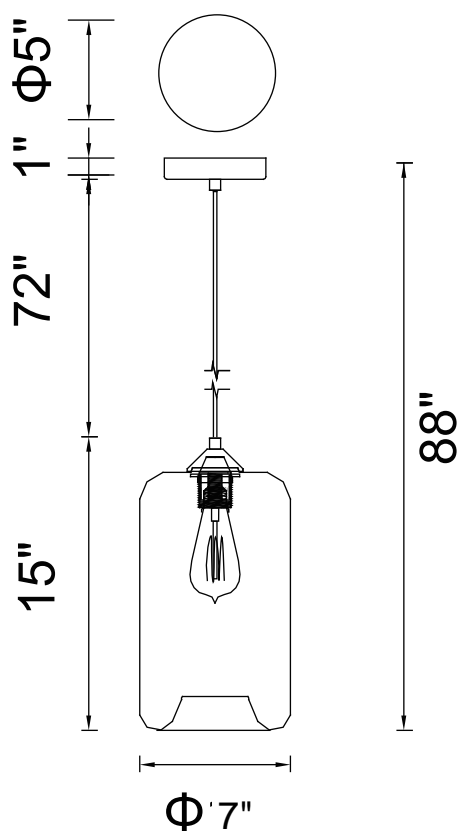

PROJECT: \_\_\_\_\_

FIXTURE TYPE: \_\_\_\_\_

LOCATION: \_\_\_\_\_

CONTACT/PHONE: \_\_\_\_\_

Item	5553P7
Collection	GLASS
Finish	Black
Glass	Amber
Crystal	-----
Input	120V AC,60HZ,AC

Shade	-----
Length/Dia.	11"
Width/Ext.	-----
Height	15"
Maximum	88"
Lumens	-----

Light Source	E26
Bulb Info.	1×60W
Included	-----
Dimmable	Yes
Color	-----
Weight	