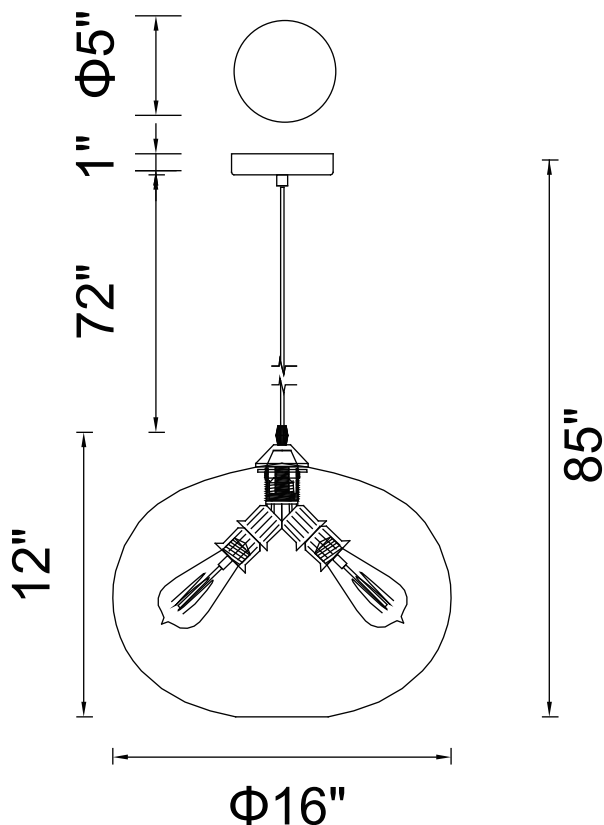

PROJECT: _____

FIXTURE TYPE: _____

LOCATION: _____

CONTACT/PHONE: _____

Item	5553P16
Collection	GLASS
Finish	Black
Glass	Smoke
Crystal	-----
Input	120V AC,60HZ,AC

Shade	-----
Length/Dia.	16"
Width/Ext.	-----
Height	12"
Maximum	85"
Lumens	-----

Light Source	E26
Bulb Info.	1x60W
Included	-----
Dimmable	Yes
Color	-----
Weight	-----