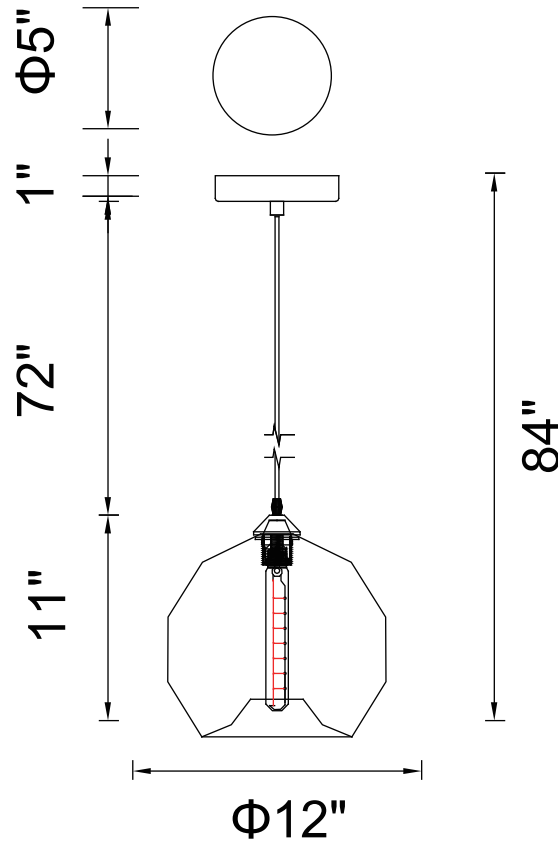

PROJECT: _____
 FIXTURE TYPE: _____
 LOCATION: _____
 CONTACT/PHONE: _____

Item	5553P12-1L
Collection	GLASS
Finish	Black
Glass	Amber
Crystal	-----
Input	120V AC,60HZ,AC

Shade	-----
Length/Dia.	12"
Width/Ext.	-----
Height	11"
Maximum	84"
Lumens	-----

Light Source	E26
Bulb Info.	1×60W
Included	-----
Dimmable	Yes
Color	-----
Weight	