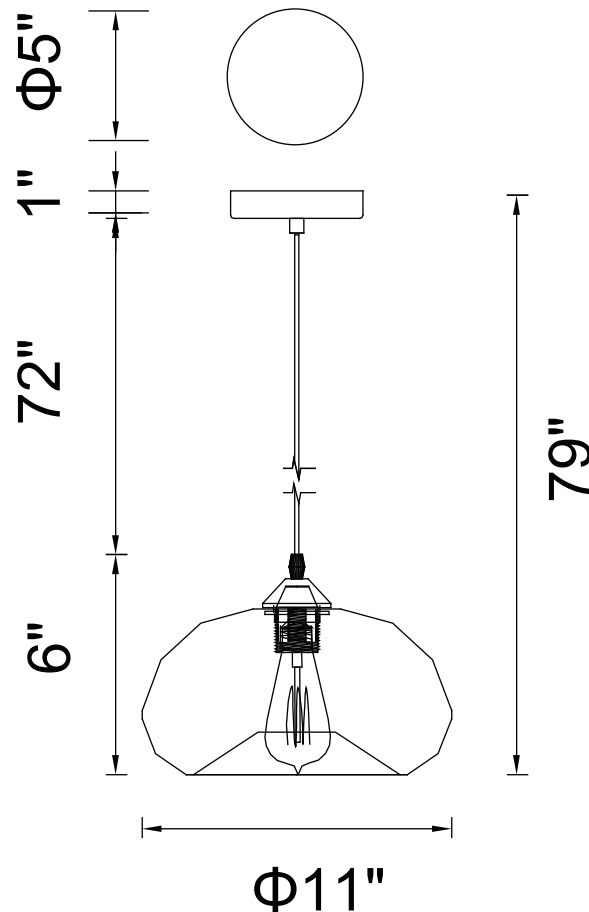

CWI LIGHTING

BRIGHTER LIVING. SIMPLIFIED.

PROJECT: _____

FIXTURE TYPE: _____

LOCATION: _____

CONTACT/PHONE: _____

Item	5553P11
Collection	GLASS
Finish	Black
Glass	Blue
Crystal	-----
Input	120V AC,60HZ,AC

Shade	-----
Length/Dia.	16"
Width/Ext.	-----
Height	12"
Maximum	85"
Lumens	-----

Light Source	E26
Bulb Info.	1×60W
Included	-----
Dimmable	No
Color	-----
Weight	