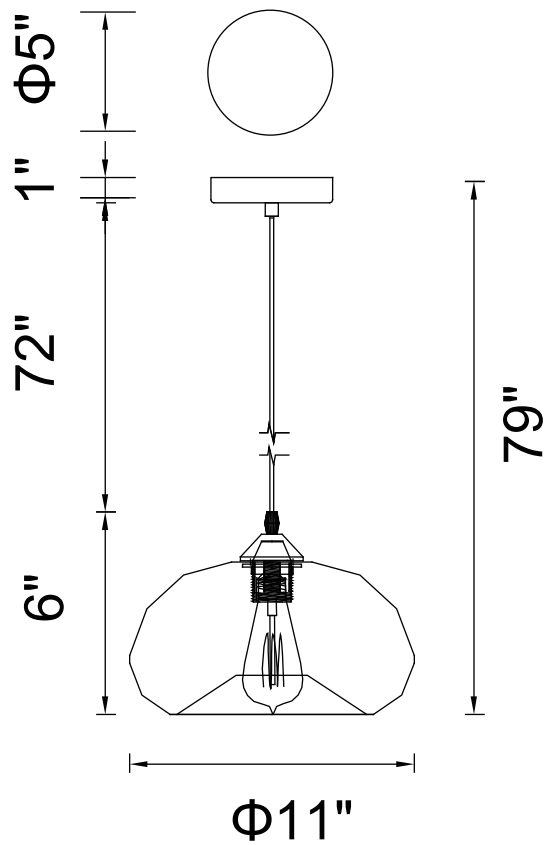

PROJECT: _____
 FIXTURE TYPE: _____
 LOCATION: _____
 CONTACT/PHONE: _____

Item	5553P11
Collection	GLASS
Finish	Black
Glass	Amber
Crystal	-----
Input	120V AC,60HZ,AC

Shade	-----
Length/Dia.	16"
Width/Ext.	-----
Height	12"
Maximum	85"
Lumens	-----

Light Source	E26
Bulb Info.	1×60W
Included	-----
Dimmable	Yes
Color	-----
Weight	