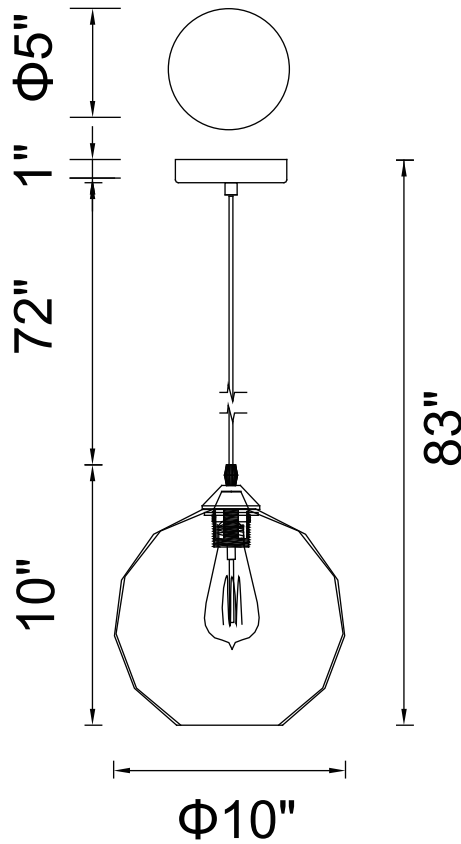

PROJECT: \_\_\_\_\_  
 FIXTURE TYPE: \_\_\_\_\_  
 LOCATION: \_\_\_\_\_  
 CONTACT/PHONE: \_\_\_\_\_

Item	5553P10
Collection	GLASS
Finish	Black
Glass	Smoke
Crystal	-----
Input	120V AC,60HZ,AC

Shade	-----
Length/Dia.	10"
Width/Ext.	-----
Height	10"
Maximum	83"
Lumens	-----

Light Source	E26
Bulb Info.	1×60W
Included	-----
Dimmable	Yes
Color	-----
Weight	