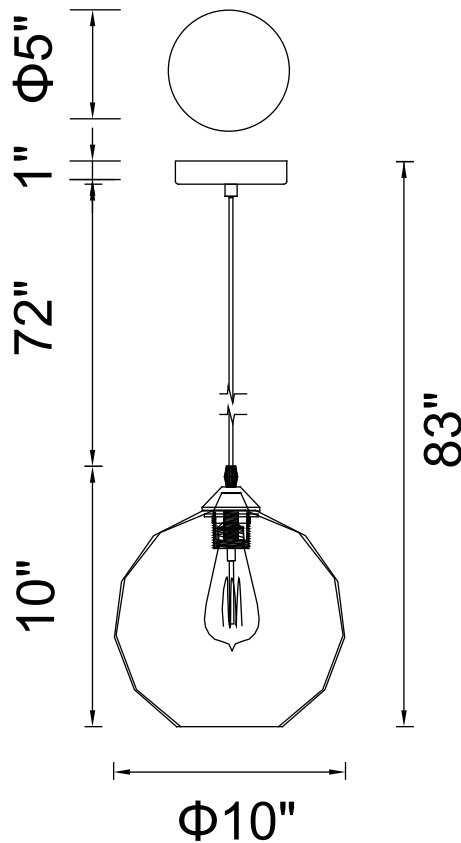

PROJECT: \_\_\_\_\_  
 FIXTURE TYPE: \_\_\_\_\_  
 LOCATION: \_\_\_\_\_  
 CONTACT/PHONE: \_\_\_\_\_

Item	5553P10
Collection	GLASS
Finish	Black
Glass	Clear
Crystal	-----
Input	120V AC,60HZ,AC

Shade	-----
Length/Dia.	10"
Width/Ext.	-----
Height	10"
Maximum	83"
Lumens	-----

Light Source	E26
Bulb Info.	1×60W
Included	-----
Dimmable	Yes
Color	-----
Weight	