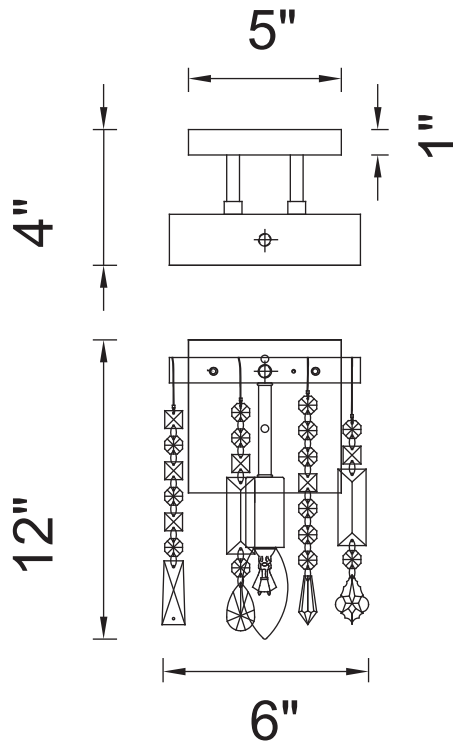

PROJECT: _____
 FIXTURE TYPE: _____
 LOCATION: _____
 CONTACT/PHONE: _____

Item	5549W6C
Collection	JANINE
Finish	Chrome
Glass	-----
Crystal	Clear
Input	120V AC,60HZ,AC

Shade	-----
Length/Dia.	6"
Width/Ext.	4"
Height	12"
Maximum	-----
Lumens	-----

Light Source	E12
Bulb Info.	1×60W
Included	-----
Dimmable	Yes
Color	-----
Weight	