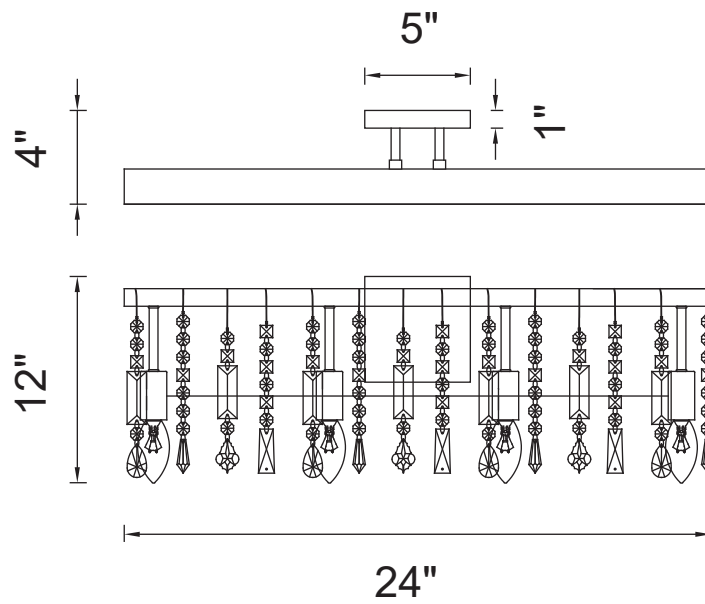

PROJECT: \_\_\_\_\_  
 FIXTURE TYPE: \_\_\_\_\_  
 LOCATION: \_\_\_\_\_  
 CONTACT/PHONE: \_\_\_\_\_

Item	5549W24C
Collection	JANINE
Finish	Chrome
Glass	-----
Crystal	Clear
Input	120V AC,60HZ,AC

Shade	-----
Length/Dia.	24"
Width/Ext.	4"
Height	12"
Maximum	-----
Lumens	-----

Light Source	E12
Bulb Info.	4×60W
Included	-----
Dimmable	Yes
Color	-----
Weight	