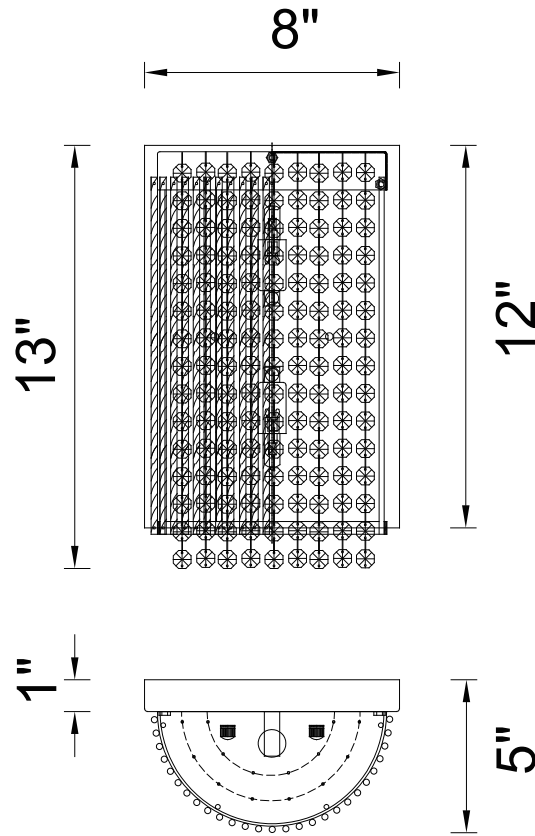

PROJECT: _____
 FIXTURE TYPE: _____
 LOCATION: _____
 CONTACT/PHONE: _____

Item	5535W8C-A
Collection	CLAIRE
Finish	Chrome
Glass	-----
Crystal	Clear
Input	120V AC,60HZ,AC

Shade	-----
Length/Dia.	8"
Width/Ext.	5"
Height	13"
Maximum	-----
Lumens	-----

Light Source	G9
Bulb Info.	2×40W
Included	-----
Dimmable	Yes
Color	-----
Weight	