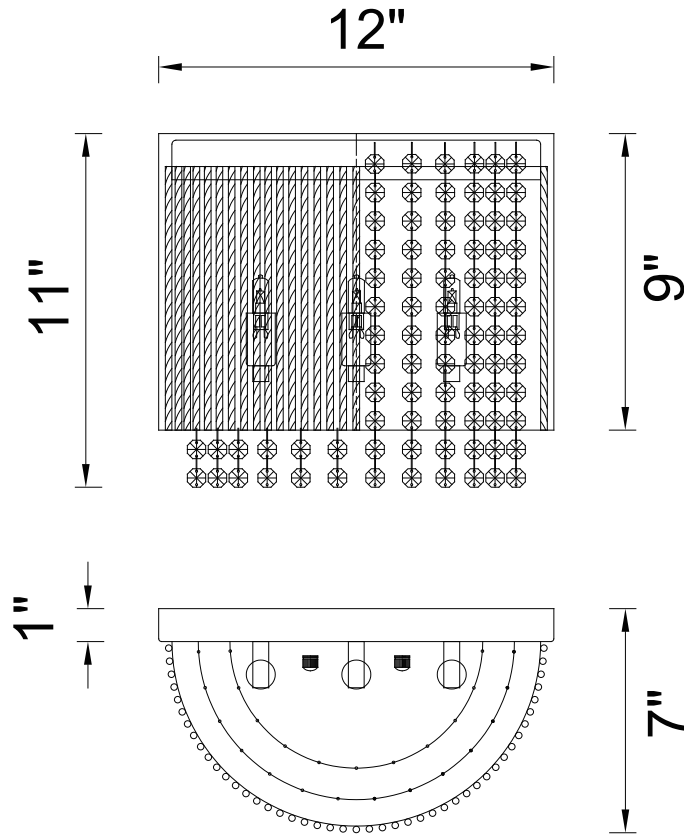

PROJECT: _____
 FIXTURE TYPE: _____
 LOCATION: _____
 CONTACT/PHONE: _____

Item	5535W12C-A
Collection	CLAIRE
Finish	Chrome
Glass	-----
Crystal	Clear
Input	120V AC,60HZ,AC

Shade	-----
Length/Dia.	12"
Width/Ext.	7"
Height	11"
Maximum	-----
Lumens	-----

Light Source	G9
Bulb Info.	3×40W
Included	-----
Dimmable	Yes
Color	-----
Weight	