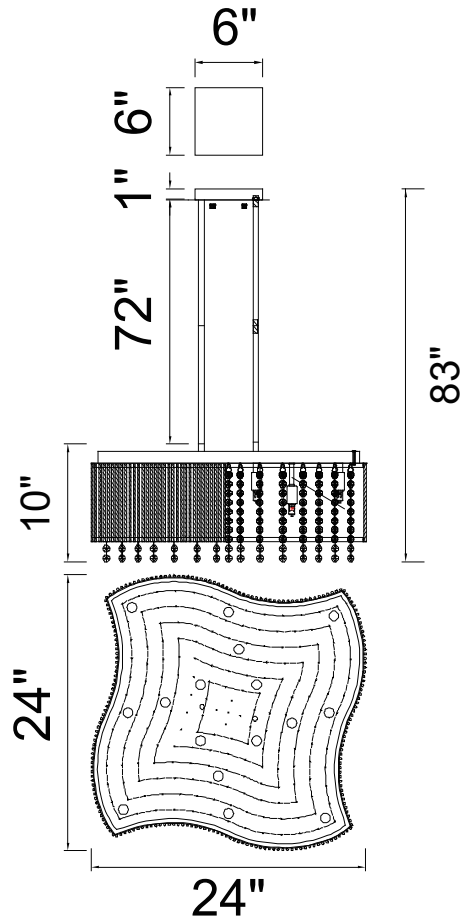

PROJECT: _____
 FIXTURE TYPE: _____
 LOCATION: _____
 CONTACT/PHONE: _____

Item	5535P24C-RB
Collection	CLAIRE
Finish	Chrome
Glass	-----
Crystal	Clear
Input	120V AC,60HZ,AC

Shade	-----
Length/Dia.	24"
Width/Ext.	24"
Height	10"
Maximum	83"
Lumens	-----

Light Source	G9
Bulb Info.	16×40W
Included	-----
Dimmable	Yes
Color	-----
Weight	