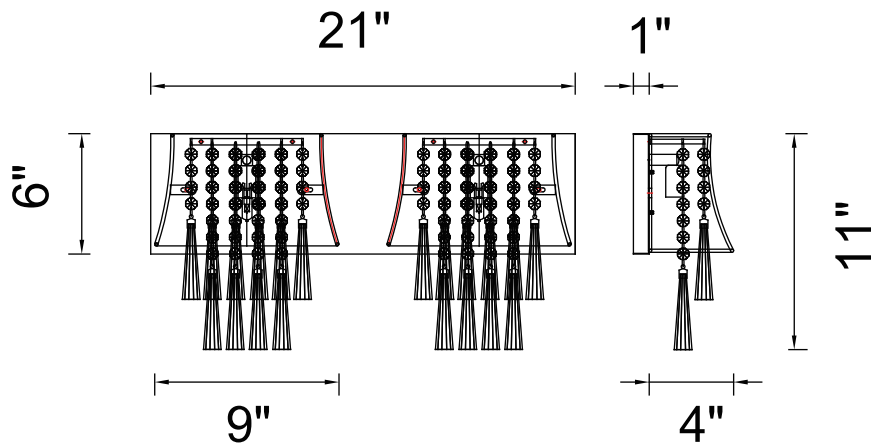

PROJECT: _____

FIXTURE TYPE: _____

LOCATION: _____

CONTACT/PHONE: _____

Item	5532W21C-2
Collection	FRANCA
Finish	Chrome
Glass	-----
Crystal	Clear
Input	120V AC,60HZ,AC

Shade	Black
Length/Dia.	21"
Width/Ext.	4"
Height	11"
Maximum	-----
Lumens	-----

Light Source	G9
Bulb Info.	2×40W
Included	-----
Dimmable	Yes
Color	-----
Weight	-----