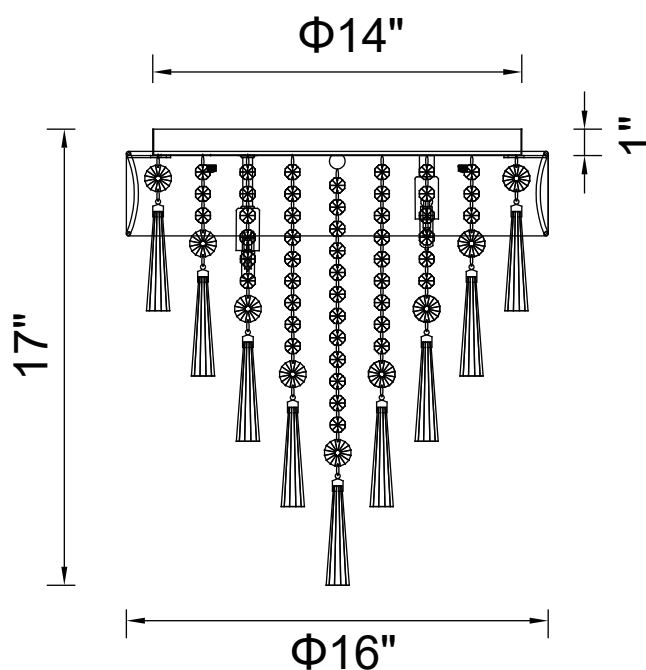

PROJECT: _____

FIXTURE TYPE: _____

LOCATION: _____

CONTACT/PHONE: _____

Item	5523C16C
Collection	FRANCA
Finish	Chrome
Glass	-----
Crystal	Clear
Input	120V AC,60HZ,AC

Shade	Black
Length/Dia.	16"
Width/Ext.	-----
Height	1"
Maximum	-----
Lumens	-----

Light Source	G9
Bulb Info.	4×40W
Included	-----
Dimmable	Yes
Color	-----
Weight	-----