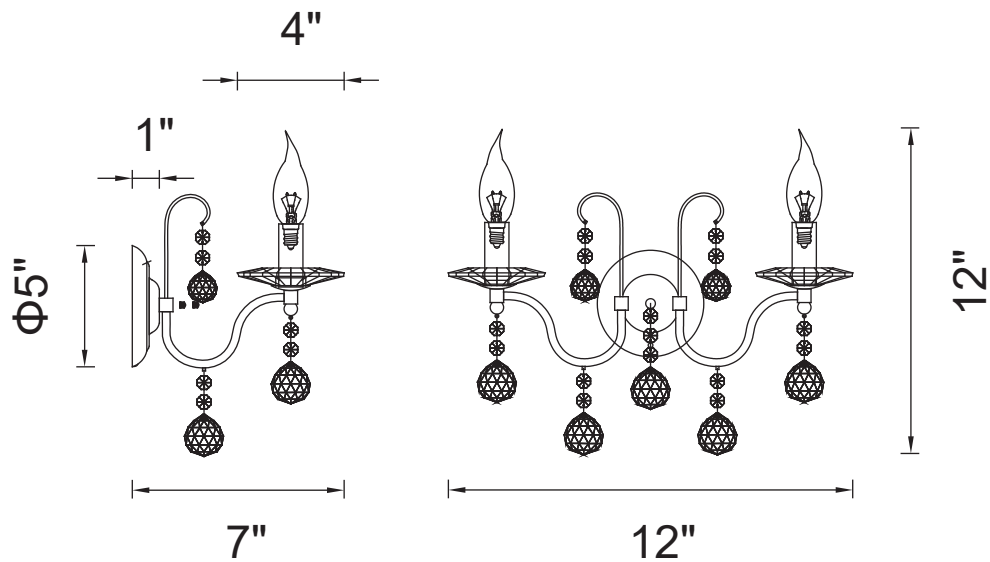

PROJECT: _____

FIXTURE TYPE: _____

LOCATION: _____

CONTACT/PHONE: _____

Item	5507W12C-2
Collection	VALENTINA
Finish	Chrome
Glass	-----
Crystal	Clear
Input	120V AC,60HZ,AC

Shade	-----
Length/Dia.	4"
Width/Ext.	7"
Height	12"
Maximum	-----
Lumens	-----

Light Source	E12
Bulb Info.	2×60W
Included	-----
Dimmable	Yes
Color	-----
Weight	