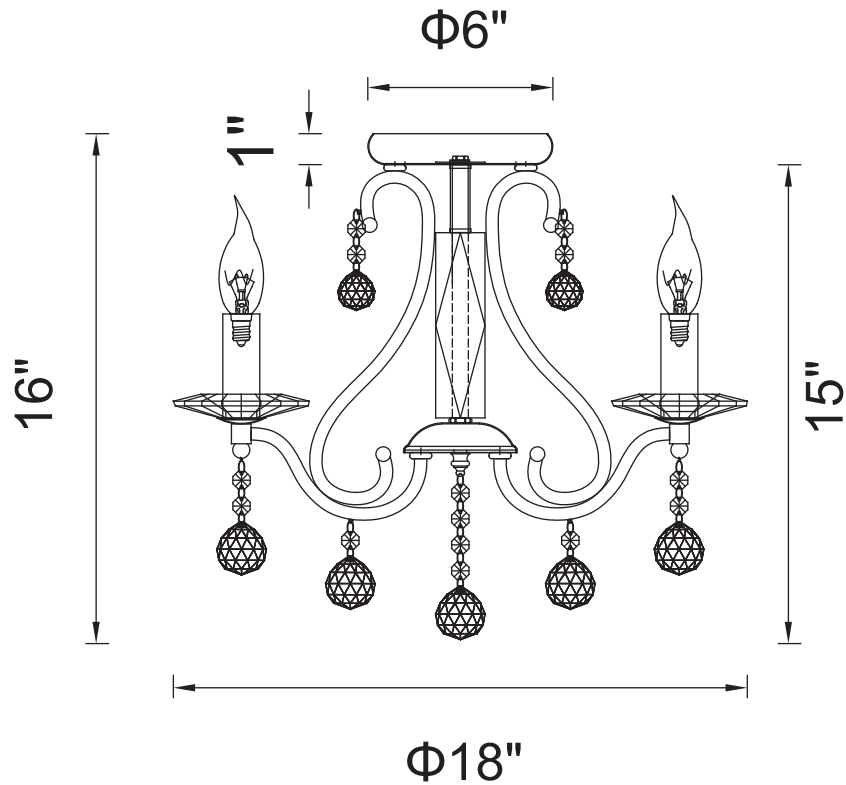

PROJECT: _____

FIXTURE TYPE: _____

LOCATION: _____

CONTACT/PHONE: _____

Item	5507C18C-3
Collection	VALENTINA
Finish	Chrome
Glass	-----
Crystal	Clear
Input	120V AC,60HZ,AC

Shade	-----
Length/Dia.	18"
Width/Ext.	-----
Height	15"
Maximum	16"
Lumens	-----

Light Source	E12
Bulb Info.	3×60W
Included	-----
Dimmable	Yes
Color	-----
Weight	