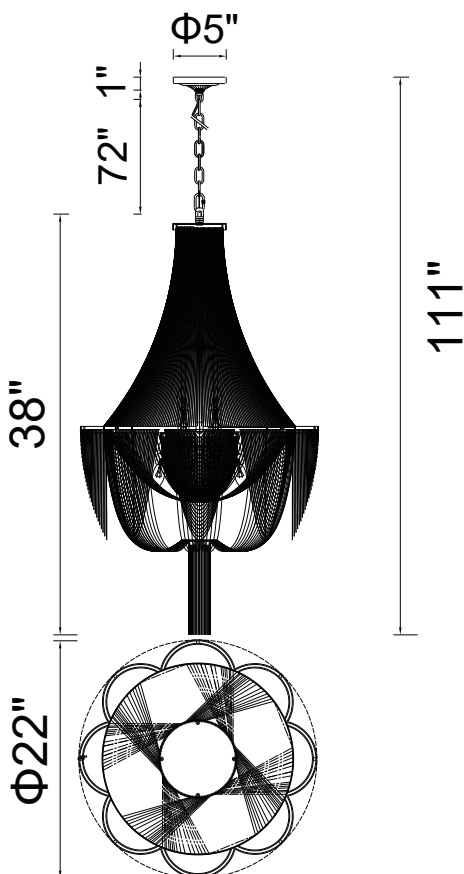

PROJECT: _____

FIXTURE TYPE: _____

LOCATION: _____

CONTACT/PHONE: _____

Item	5480P22C
Collection	TAYLOR
Finish	Chrome
Glass	-----
Crystal	-----
Input	120V AC,60HZ,AC

Shade	-----
Length/Dia.	22"
Width/Ext.	-----
Height	38"
Maximum	111"
Lumens	-----

Light Source	E12
Bulb Info.	10×60W
Included	-----
Dimmable	Yes
Color	-----
Weight	-----